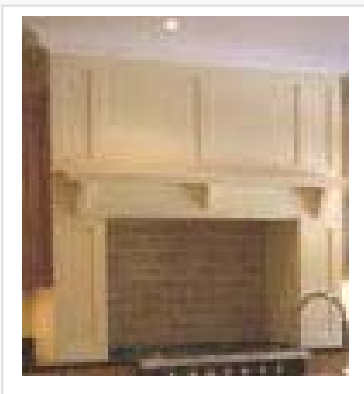

These rustic knotty oak style glass cabinets were finished off beautifully by adding these bespoke hand made pilasters

Hand built overhead canopy housing extractor fan, constructed from timber and hand painted to blend in with current décor. Can be built to any design. An ideal solution for range cookers and AGA's, where concealing a modern extractor is desired.