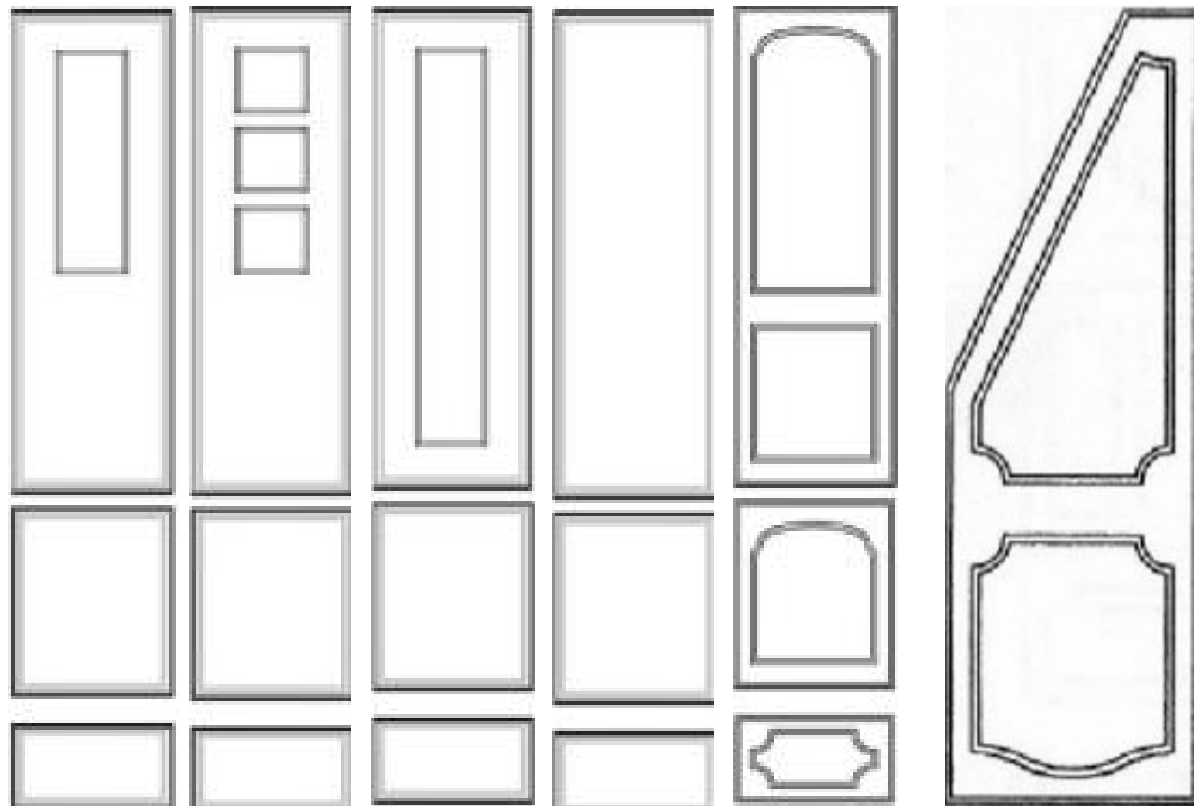

# Door Rout Styles 2

Quad

Shaker

Sherwood

Cathedral

Square

Trident

Twin