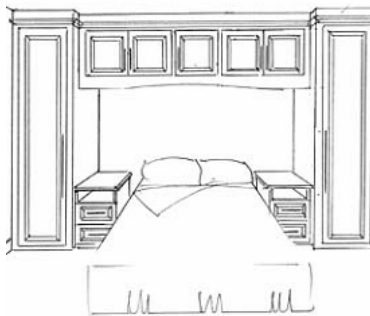

ALL FURNITURE IS GUARANTEED FOR 5 YEARS

- Manufactured from 18mm high-density MFC
- THIRTEEN widths of robe as standard
- THREE heights of robe as standard, to suit 1995, 2080 and 2155 doors
- All robes come with 2 hanging rails and 1 shelf as standard
- All furniture have colour-coordinated interiors and exteriors to match doors
- Clip-on, fully adjustable hinges
- Solid 18mm backs
- All units have gables to floor
- All units are supplied with two adjustable feet and matching plinths
- Beech-wrapped solid drawer boxes on all drawer units
- Bridging and wall units complete with hanging brackets and solid backs
- 18mm or 25mm colour co-ordinated worktops with choices of edge profile.
- High quality vinyl for durability. Scratch, knock and peel resistant.

*All products up to 1487mm high are manufactured and delivered as rigid units.
Robes and bookcases are supplied as flat pack for ease of handling.*

Without question the largest range of product sizes in the bedroom industry.

Whist we offer a broad range of standard sizes, given that all furniture is made to order, we are also able to supply bespoke sized and shape cabinets.