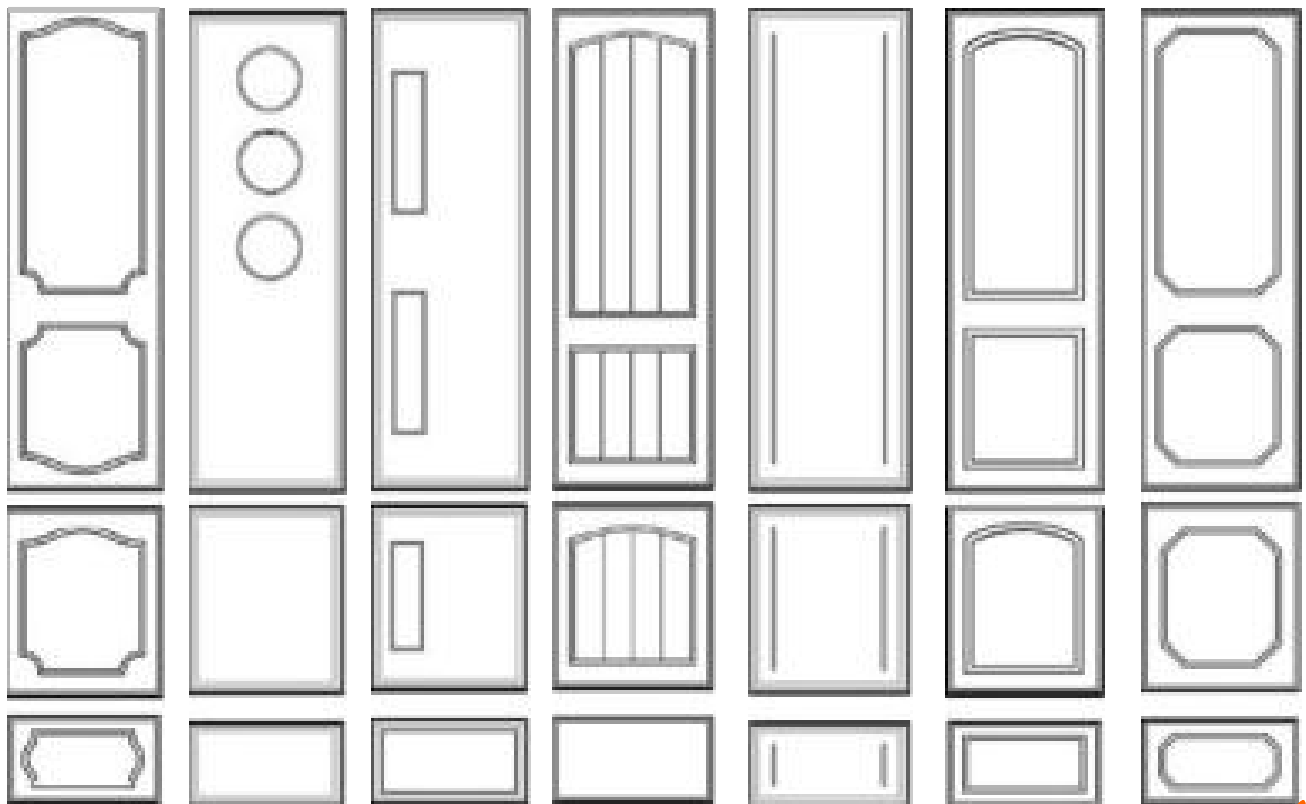

# Door Rout Styles 1

Calder

Bowness

Boston

Classic

Coniston

Cresswell

Derwent