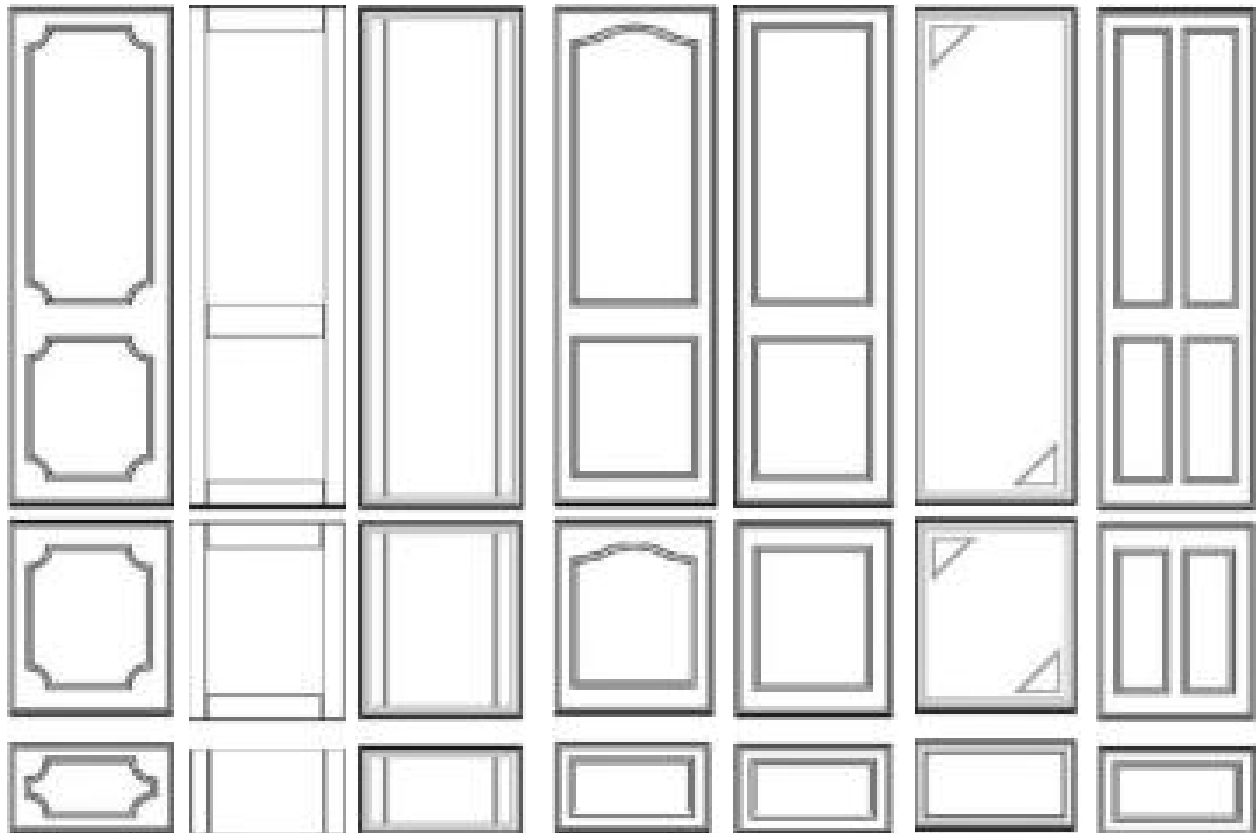

# Door Rout Styles 2

Quad

Shaker

Sherwood

Cathedral

Square

Trident

Twin