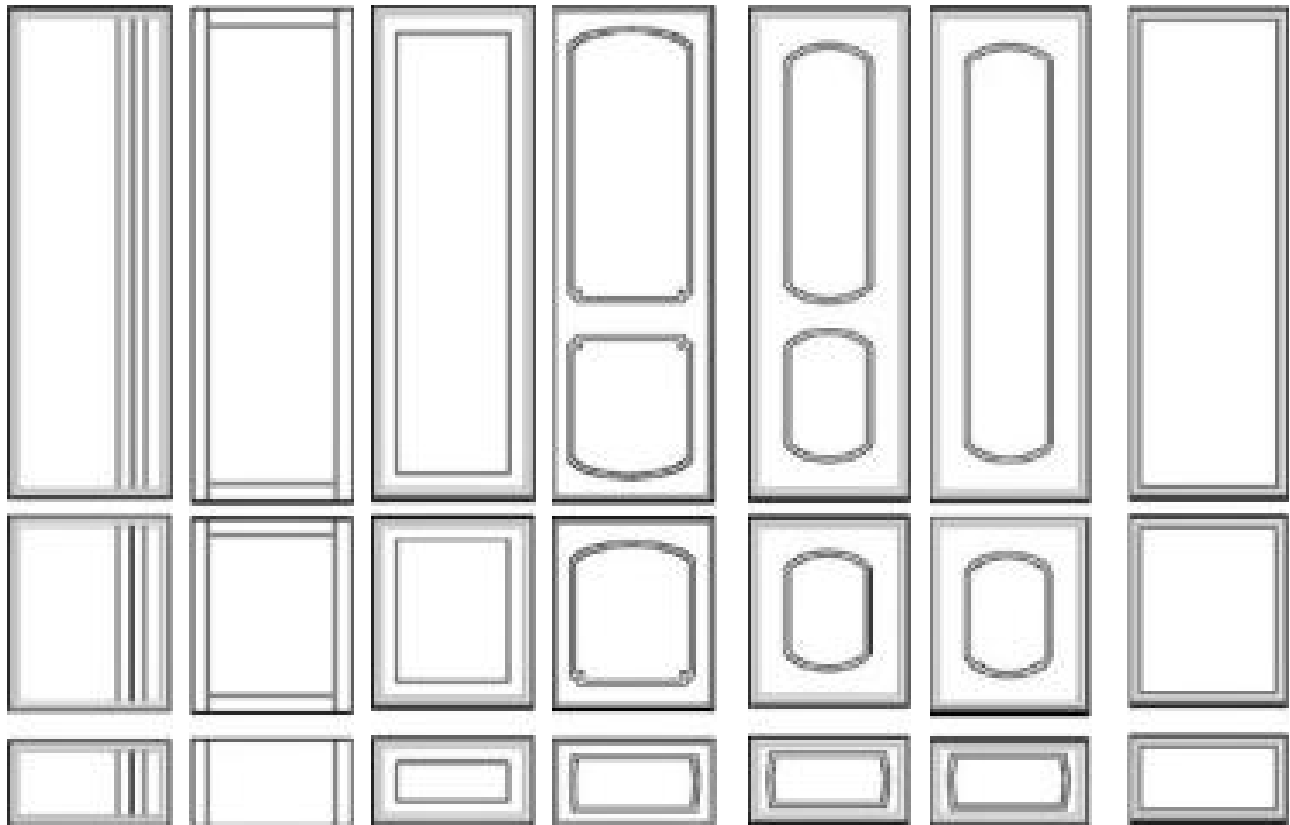

Door Rout Styles 1

Calder

Bowness

Boston

Classic

Coniston

Cresswell

Derwent